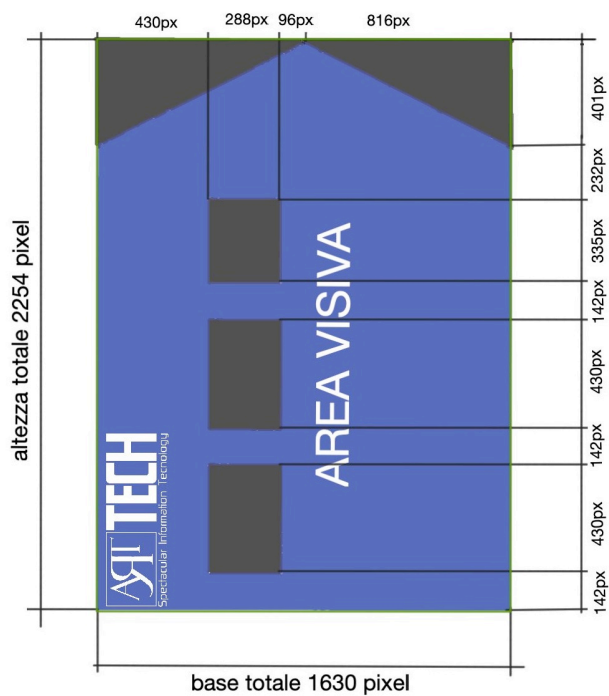

TECHNICAL INFO VESPUCCI:

1630x2254 Pixel

FORMAT: images max 12.300 kbps

RESOLUTION: 70 Dpi minimum

FONTS MINIMUM DIMENSION: minimum height 10 pixel & minimum width 12 pixel

IMAGE FORMAT:

- Jpg

Send files to this e-mail (if files exceed 10Mb please use WeTransfer):